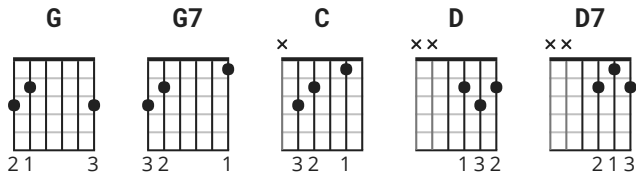

In The Sweet By And By chords by Johnny Cash

Tuning: E A D G B E

CHORDS

[Verse 1]

There's a land that is fairer than day,
And by faith we can see it afar,
For the Father waits over the way
To prepare us a dwelling place there.

[Chorus]

In the sweet by and by,
We shall meet on that beautiful shore;
In the sweet by and by,
We shall meet on that beautiful shore.

[Verse 2]

We shall sing on that beautiful shore
The melodious songs of the blessed;
And our spirits shall sorrow no more,
Not a sigh for the blessing of rest.

[Chorus]

In the sweet by and by,
We shall meet on that beautiful shore;
In the sweet by and by,
We shall meet on that beautiful shore.

[Verse 3]

G C G
To our bountiful Father above,
D
We will offer our tribute of praise
G C G
For the glorious gift of His love
D G
And the blessings that hallow our days.

[Chorus]

G D
In the sweet by and by,
D7 G
We shall meet on that beautiful shore;
G7 C
In the sweet by and by,
G D G
We shall meet on that beautiful shore.